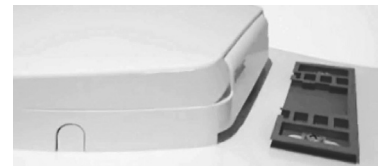

AquaWash® Manual Bidet SpaLet® Seat with Telescoping Lid

5900A.05GT Elongated Manual SpaLet® Bidet seat

AquaWash SpaLet seat features a modern design with a slim 2-3/8" (60mm) telescoping seat that accompanies any décor. This seat features a water pressured bidet seat with adjustable spray patterns and detachable nozzles; no electrical power required. This seat also features a one button push lift-off for easier cleaning; slow close hinges to prevent slamming of the seat and top mount installation for easier install. Fits most conventional toilets.

- Non-electric bidet feature with adjustable spray volume.
- Dual, self cleansing nozzles for independent front and back cleansing.
- Includes EverClean® surface which inhibits the growth of stain and odor causing bacteria, mold, and mildew on the surface
- Removable nozzle tips for additional cleaning.
- Slow-close seat and lid for users convenience.
- One-push Removable Seat for easier cleaning of the seat and bowl.
- Seamless telescoping lid design to conceal the seat ring.
- Includes mounting hardware and seat water supply.
- Internal Vacuum Breaker.

AVAILABLE SPARE PARTS

- 760241-200.0070A Mounting Kit
- 760240-200.0070A Bidet Shield

To Be Specified

Color: White

SHOWN: CONVENIENT SLOW-CLOSE FEATURE

SEE REVERSE FOR ROUGHING-IN DIMENSIONS AND PRODUCT SPECIFICATIONS