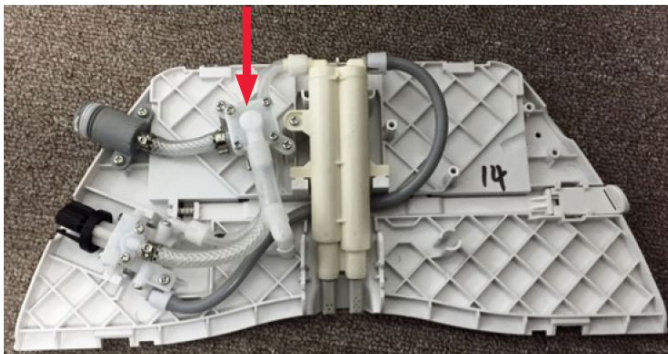

AquaWash® Manual Bidet SpaLet® Seat with Telescoping Lid

5900A.05GT Elongated Manual SpaLet® Bidet seat

AquaWash SpaLet seat features a modern design with a slim 2-3/8" (60mm) telescoping seat that accompanies any décor. This seat features a water pressured bidet seat with adjustable spray patterns and detachable nozzles; no electrical power required. This seat also features a one button push lift-off for easier cleaning; slow close hinges to prevent slamming of the seat and top mount installation for easier install. Fits most conventional toilets.

- Non-electric bidet feature with adjustable spray volume.
- Dual, self cleansing nozzles for independent front and back cleansing.
- Includes EverClean® surface which inhibits the growth of stain and odor causing bacteria, mold, and mildew on the surface
- Removable nozzle tips for additional cleaning.
- Slow-close seat and lid for users convenience.
- One-push Removable Seat for easier cleaning of the seat and bowl.
- Seamless telescoping lid design to conceal the seat ring.
- Includes mounting hardware and seat water supply.
- Internal Vacuum Breaker.

AVAILABLE SPARE PARTS

- 760241-200.0070A Mounting Kit
- 760240-200.0070A Bidet Shield

To Be Specified

Color: White

SHOWN: CONVENIENT SLOW-CLOSE FEATURE

SEE REVERSE FOR ROUGHING-IN DIMENSIONS AND PRODUCT SPECIFICATIONS